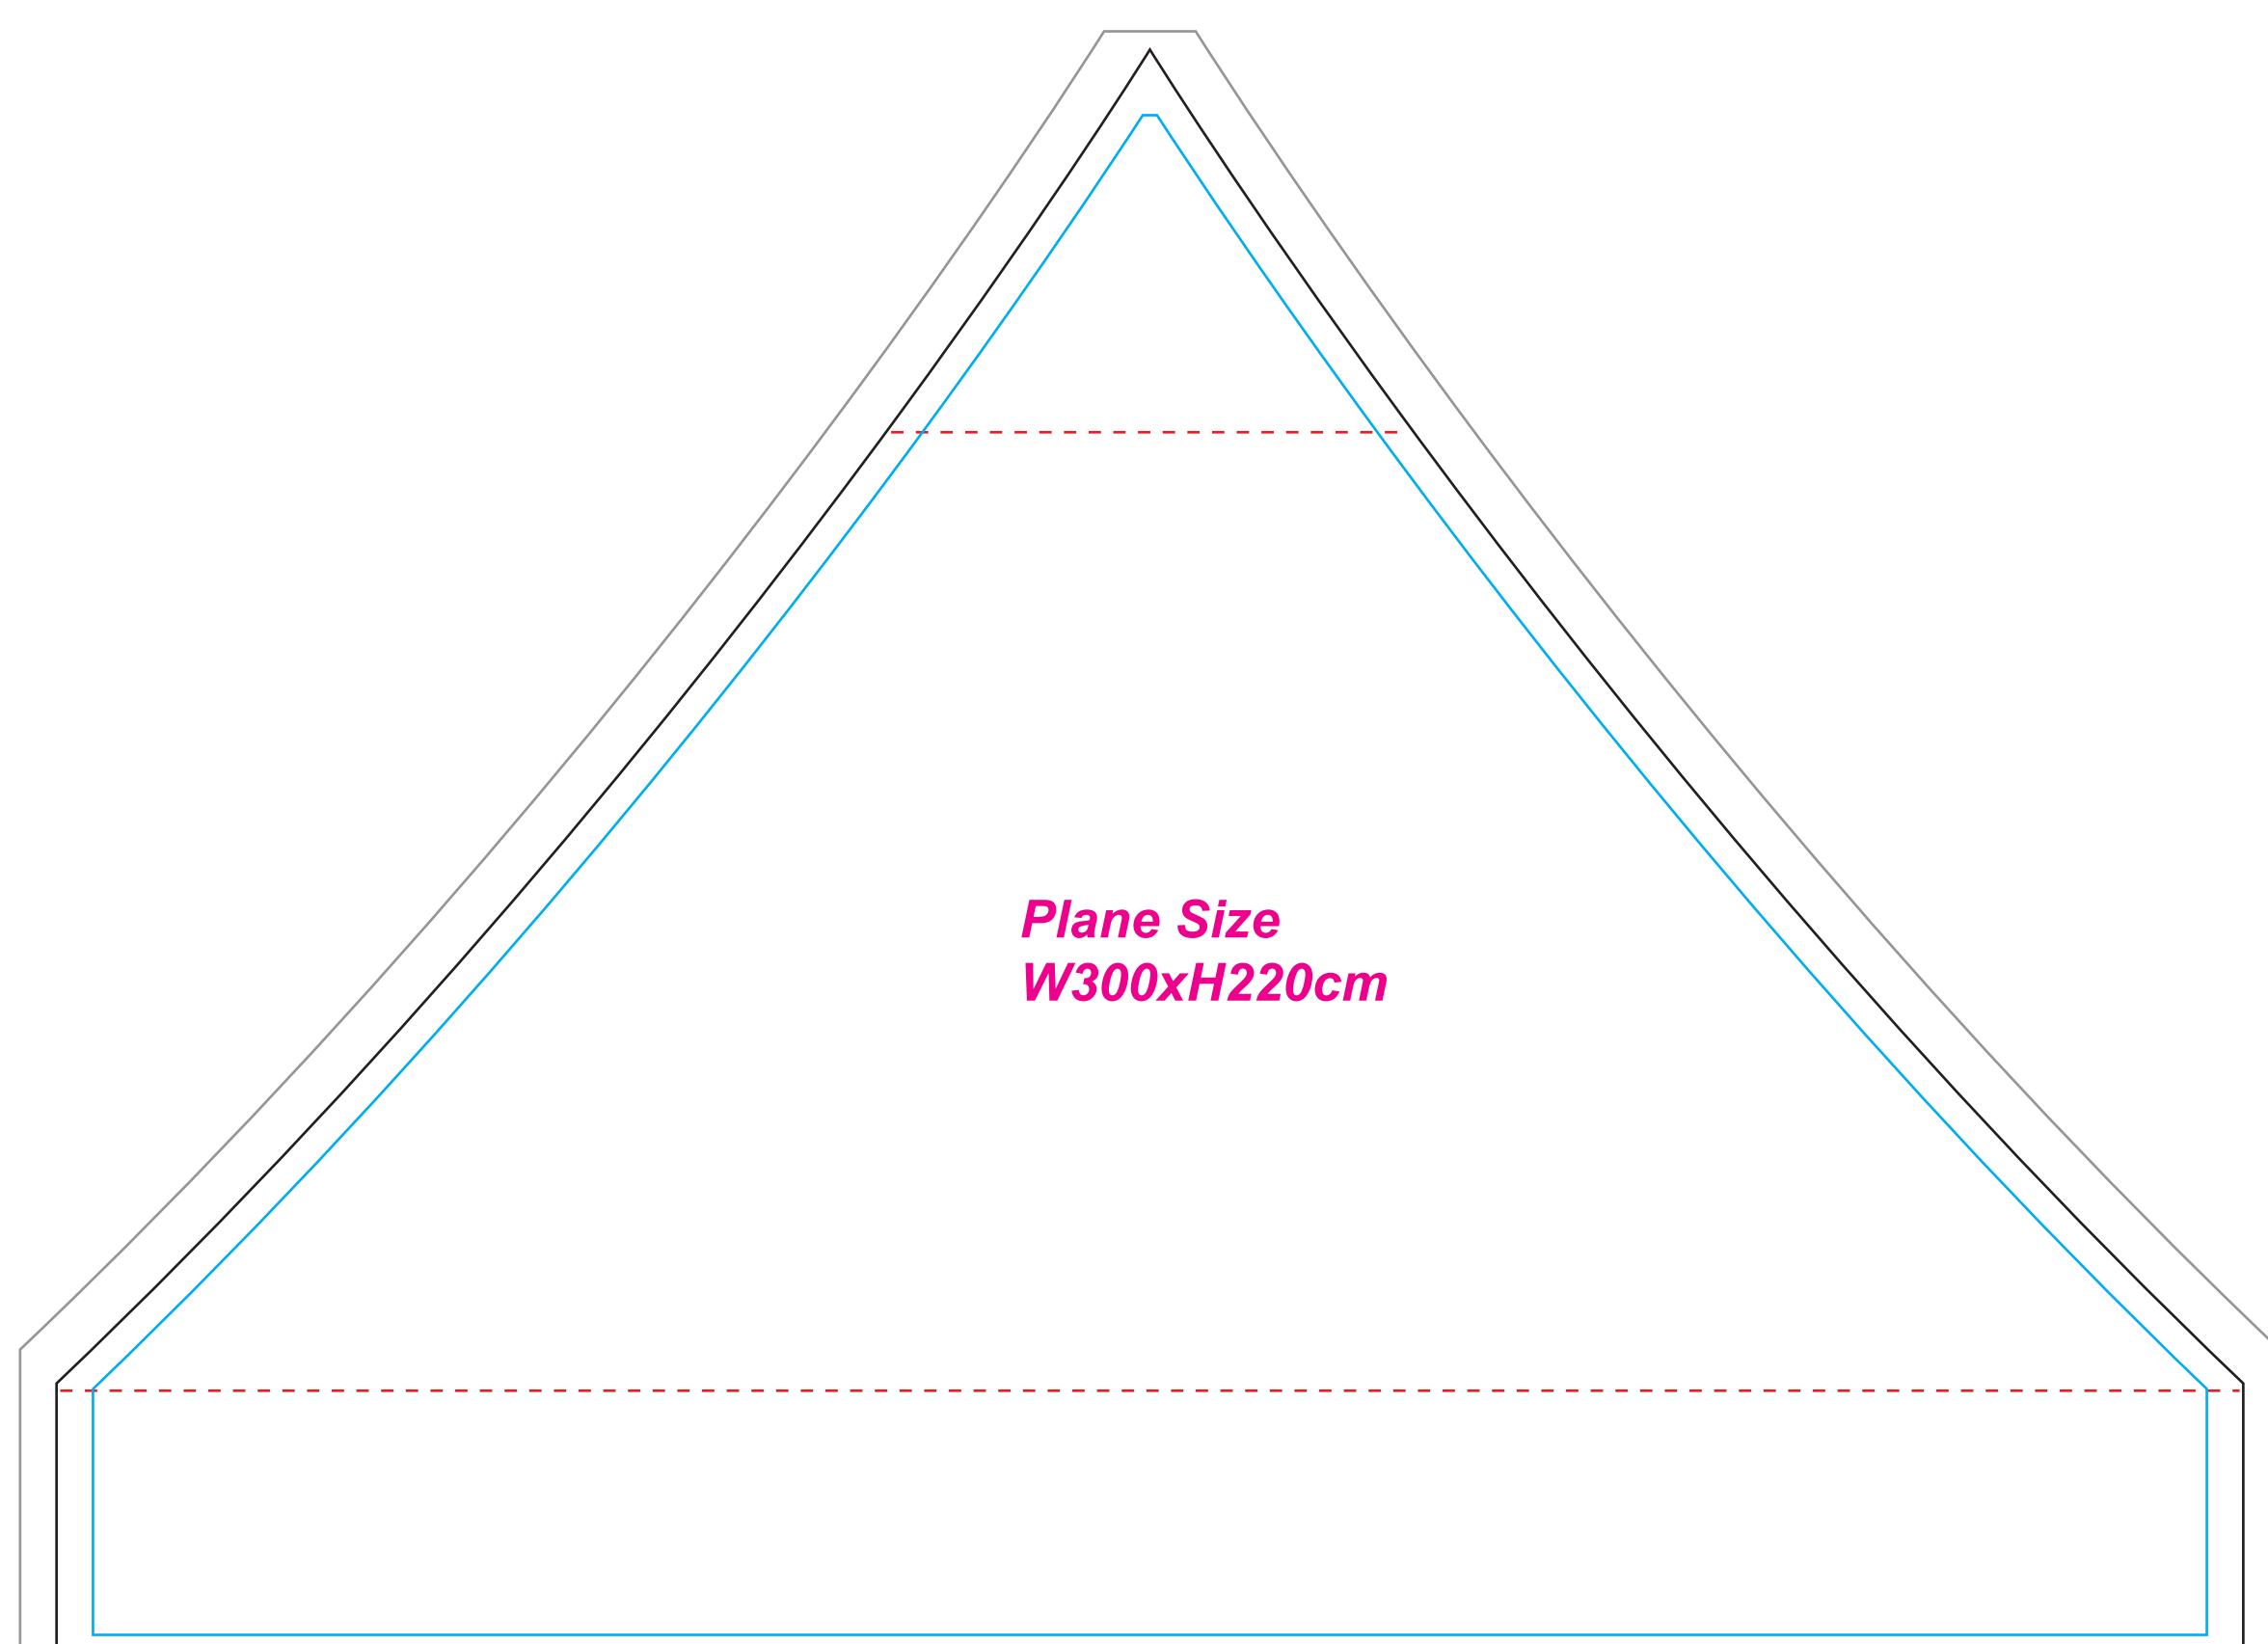

10x15 ft. Tent - Roof Template

LEFT ROOF

FRONT ROOF

RIGHT ROOF

BACK ROOF

Bleed line

Seam line

Safe area

Section Line

10x15 ft. Tent - Full Backwall & 2 Side Fullwall Template

FULL BACKWALL

FRONT SIDE

BACK SIDE

Finished size
W450xH220cm

Finished size
W450xH220cm

LEFT SIDE - FULL WALL

FRONT SIDE

BACK SIDE

Finished size
W300xH220cm

Finished size
W300xH220cm

RIGHT SIDE - FULL WALL

FRONT SIDE

BACK SIDE

Finished size
W300xH220cm

Finished size
W300xH220cm

Bleed line

Seam line

Safe area

Section Line