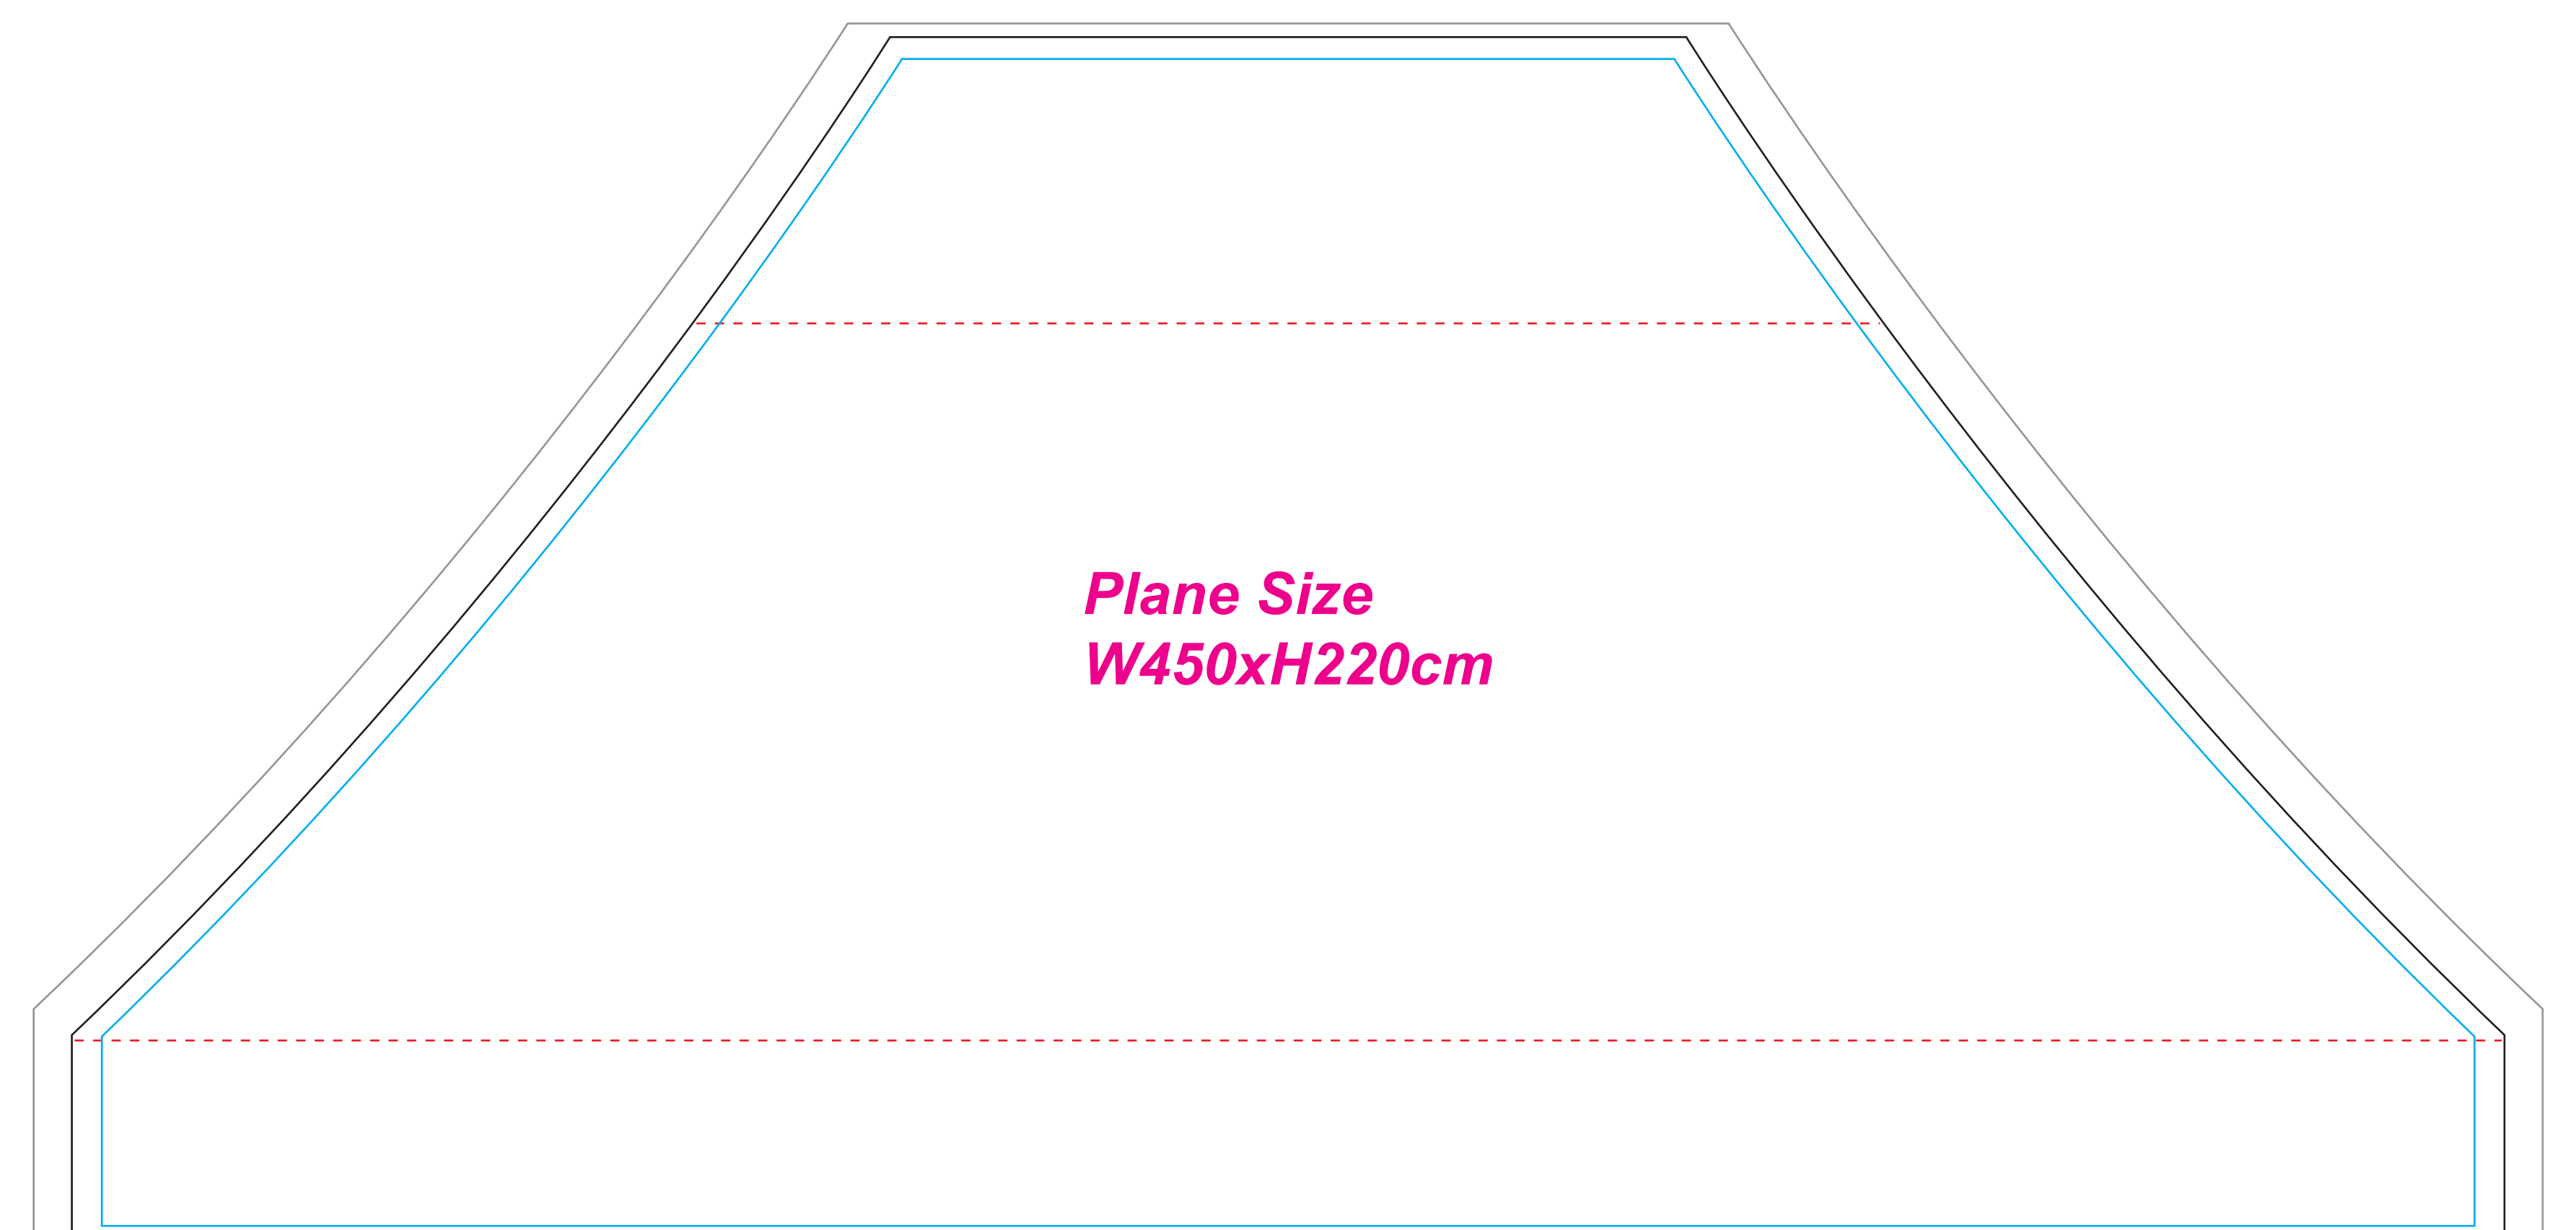

10x15 ft. Tent - Roof Template

LEFT ROOF

FRONT ROOF

RIGHT ROOF

BACK ROOF

Bleed line

Seam line

Safe area

Section Line

10x15 ft. Tent - Full Backwall & 2 Side Fullwall Template

FULL BACKWALL

FRONT SIDE

BACK SIDE

Finished size
W450xH220cm

Finished size
W450xH220cm

LEFT SIDE - FULL WALL

FRONT SIDE

BACK SIDE

Finished size
W300xH220cm

Finished size
W300xH220cm

RIGHT SIDE - FULL WALL

FRONT SIDE

BACK SIDE

Finished size
W300xH220cm

Finished size
W300xH220cm

Bleed line

Seam line

Safe area

Section Line