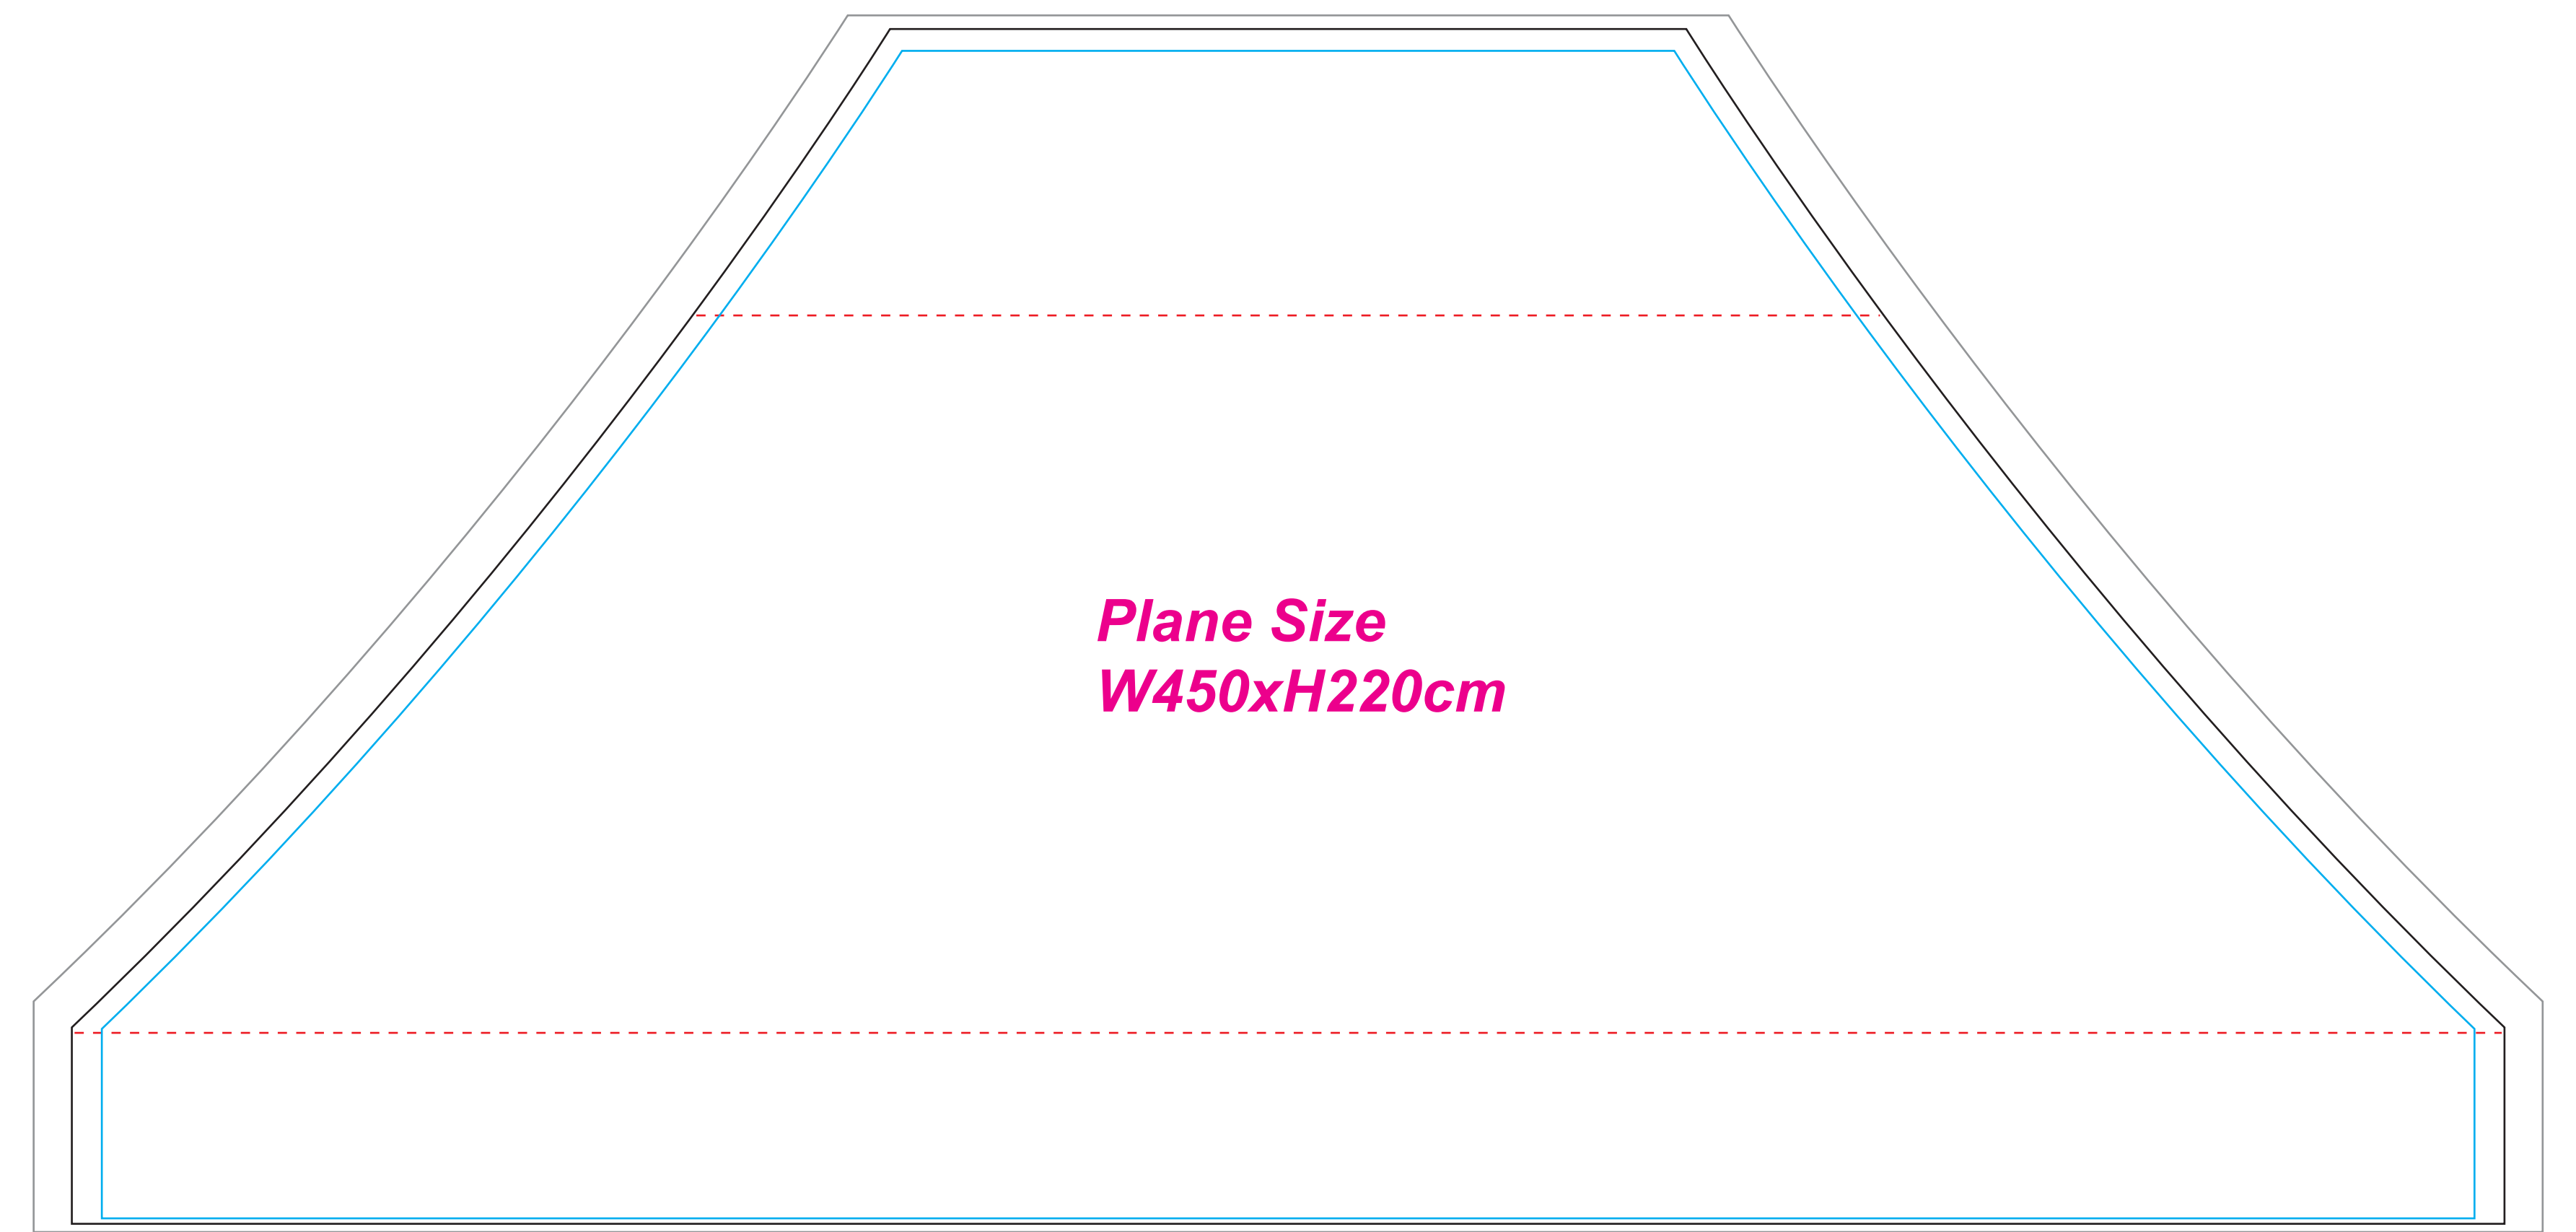

10x15 ft. Tent - Roof Template

LEFT ROOF

FRONT ROOF

RIGHT ROOF

BACK ROOF

Bleed line

Seam line

Safe area

Section Line

10x15 ft. Tent - Full Backwall & 2 Side Fullwall Template

FULL BACKWALL

FRONT SIDE

BACK SIDE

Finished size
W450xH220cm

Finished size
W450xH220cm

LEFT SIDE - FULL WALL

FRONT SIDE

BACK SIDE

Finished size
W300xH220cm

Finished size
W300xH220cm

RIGHT SIDE - FULL WALL

FRONT SIDE

BACK SIDE

Finished size
W300xH220cm

Finished size
W300xH220cm

Bleed line

Seam line

Safe area

Section Line