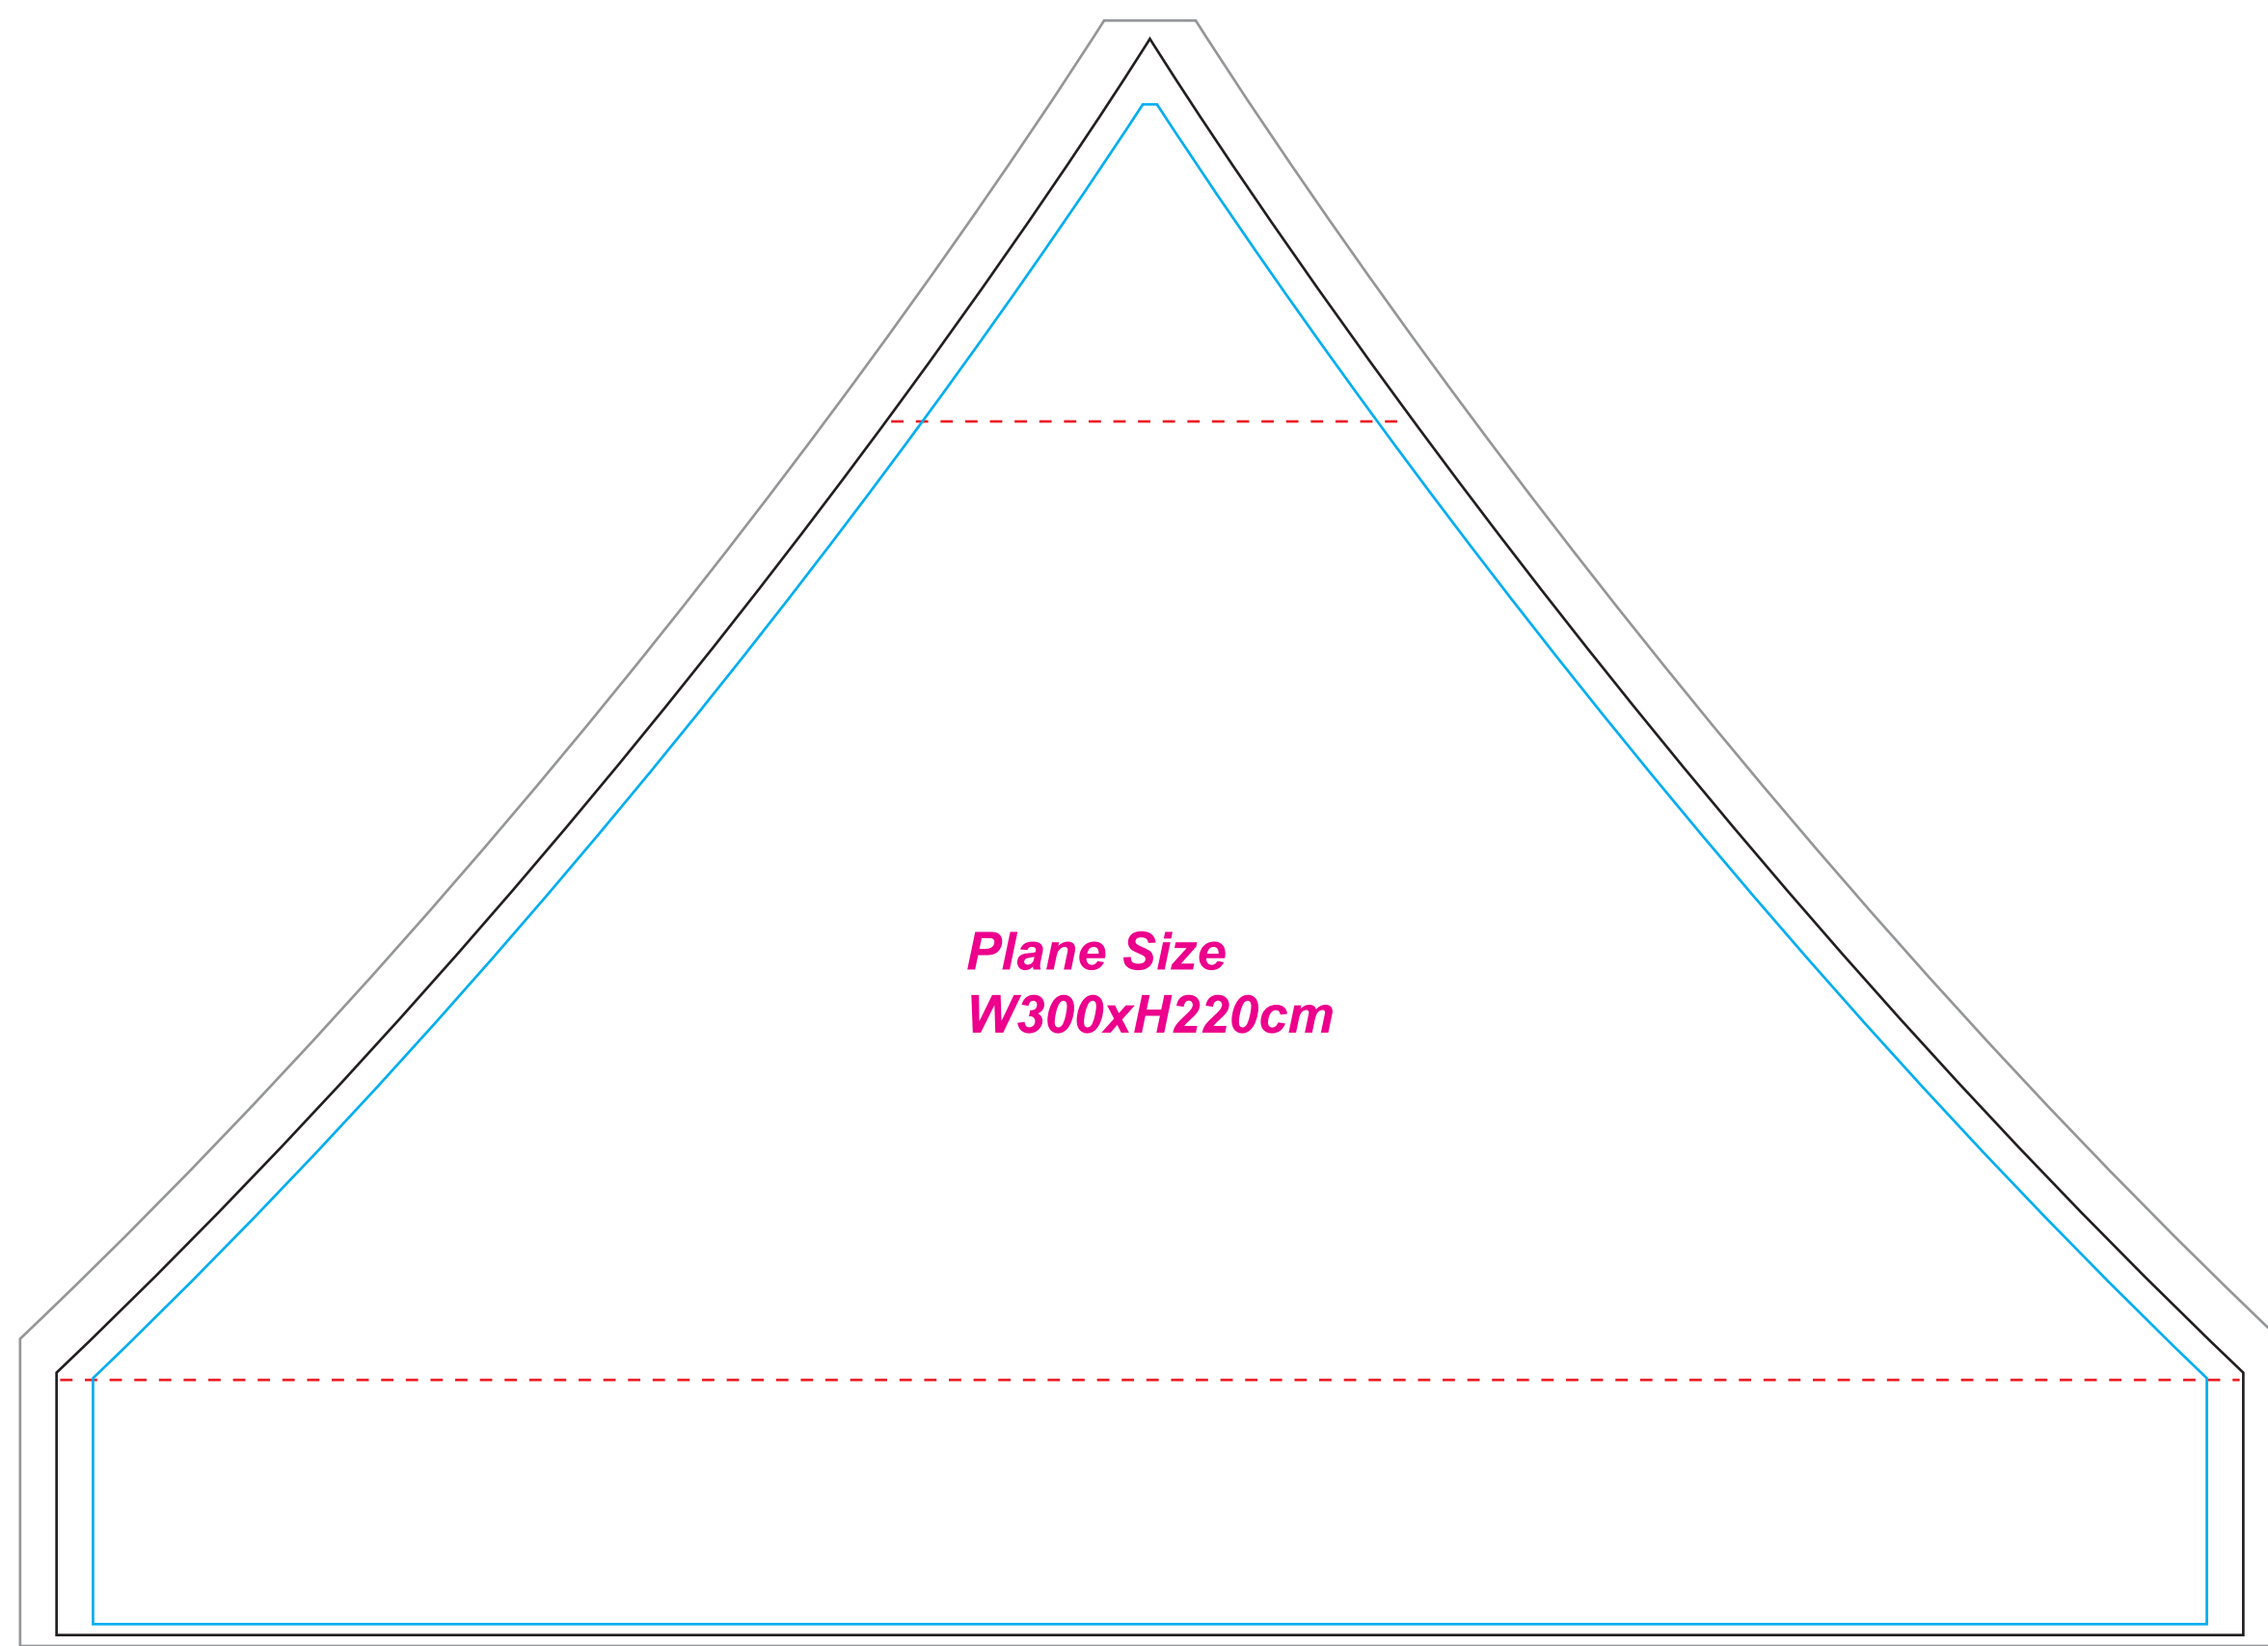

10x15 ft. Tent - Roof Template

LEFT ROOF

FRONT ROOF

RIGHT ROOF

BACK ROOF

Bleed line

Seam line

Safe area

Section Line

10x15 ft. Tent - Full Backwall & 2 Side Fullwall Template

FULL BACKWALL

FRONT SIDE

BACK SIDE

Finished size
W450xH220cm

Finished size
W450xH220cm

LEFT SIDE - FULL WALL

FRONT SIDE

BACK SIDE

Finished size
W300xH220cm

Finished size
W300xH220cm

RIGHT SIDE - FULL WALL

FRONT SIDE

BACK SIDE

Finished size
W300xH220cm

Finished size
W300xH220cm

Bleed line

Seam line

Safe area

Section Line